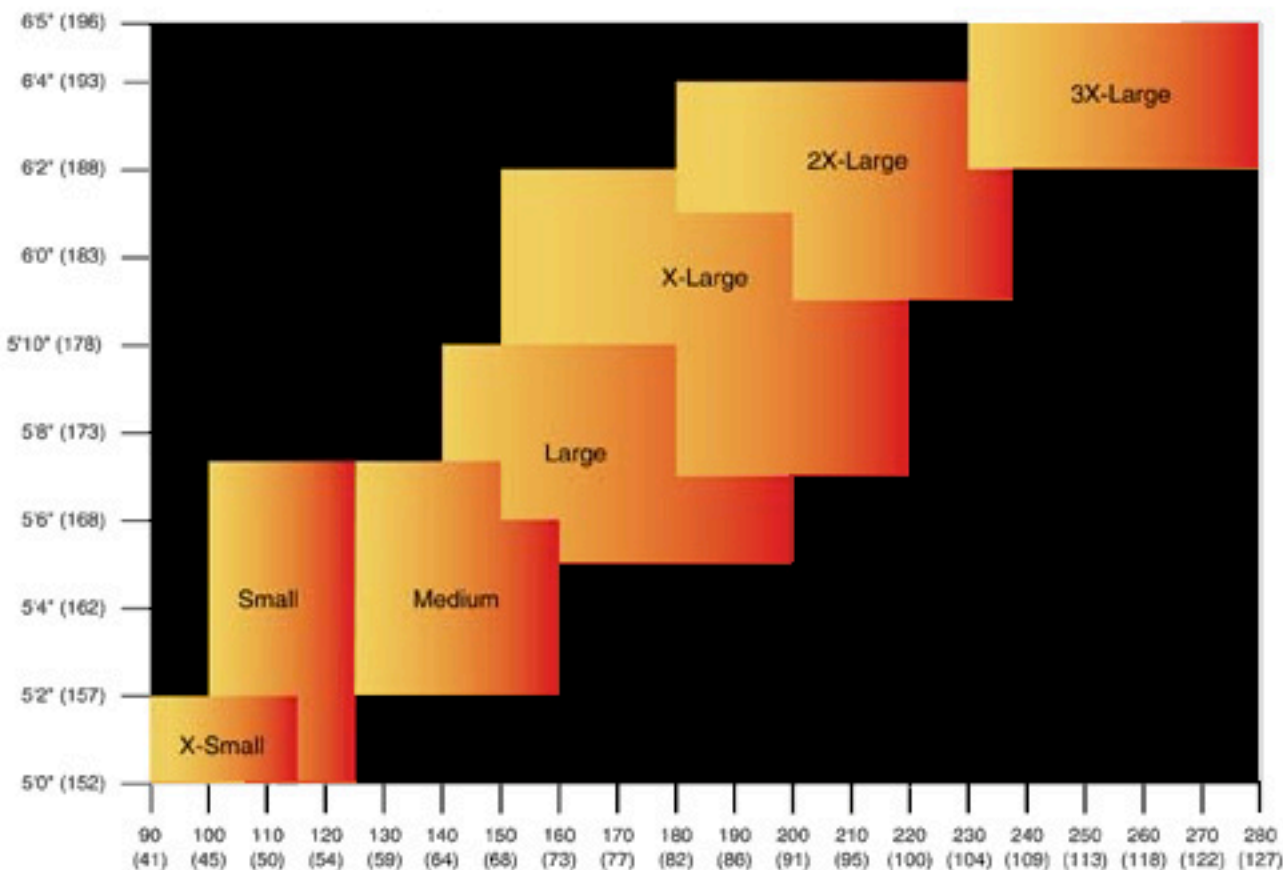

## ANSI/ISEA 101-1996 Sizing Chart

Height in inches (centimeters) / Weight in pounds (kilograms)